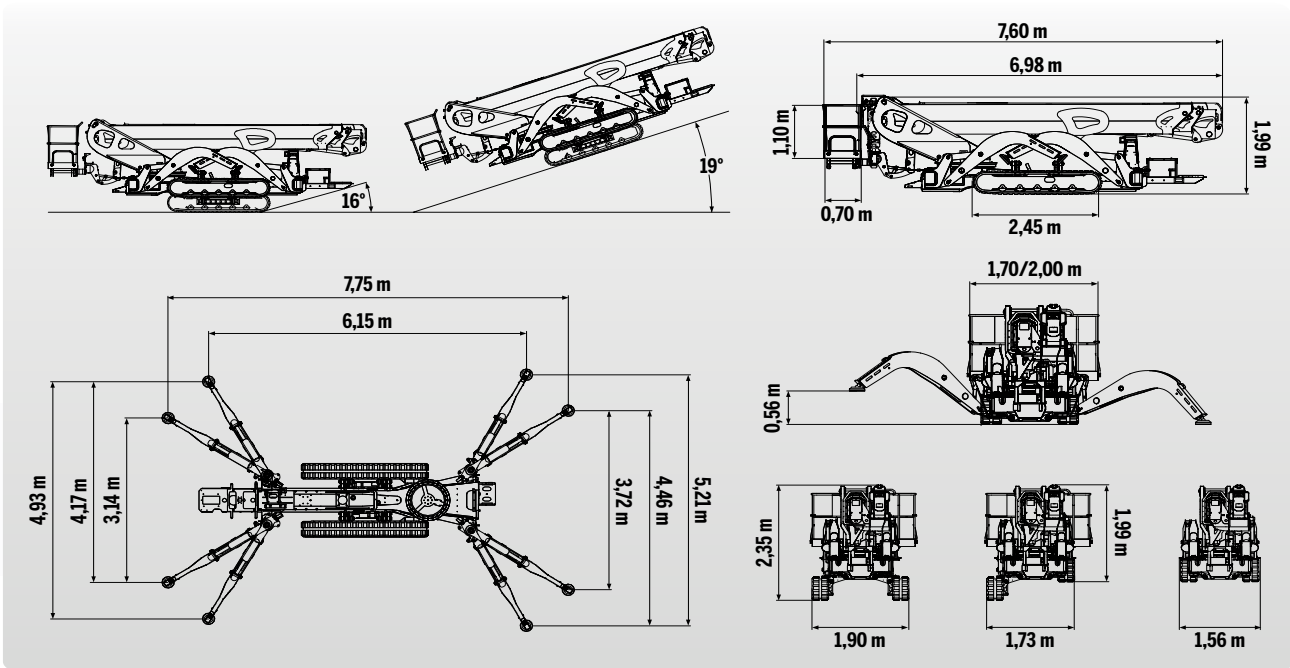

TECHNICAL DATA

MAXIMUM LOAD

220 KG + 60 KG   
120 KG + 40 KG

PERFORMANCE