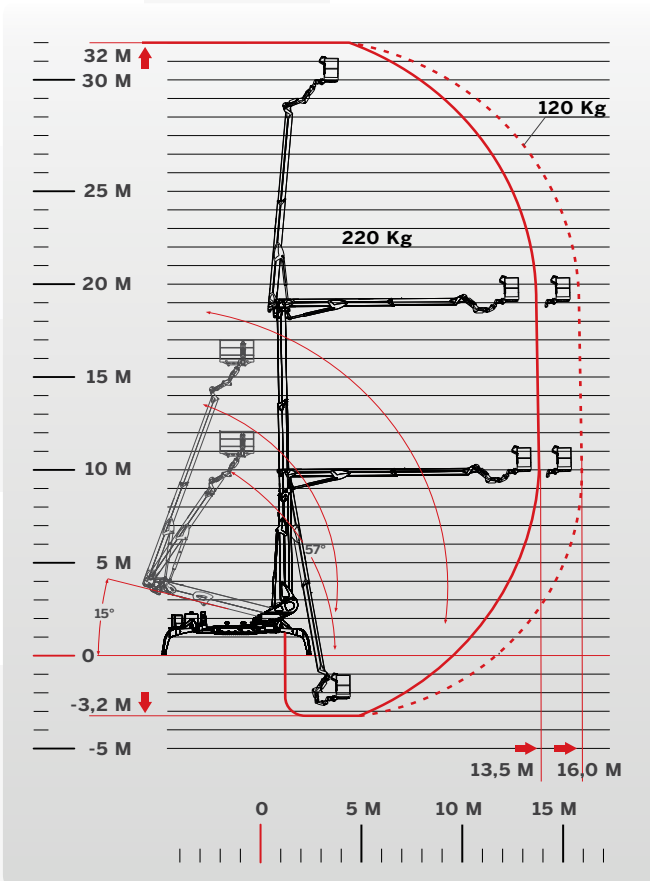

TECHNICAL DATA

MAXIMUM LOAD

220 KG + 60 KG   
120 KG + 40 KG

PERFORMANCE