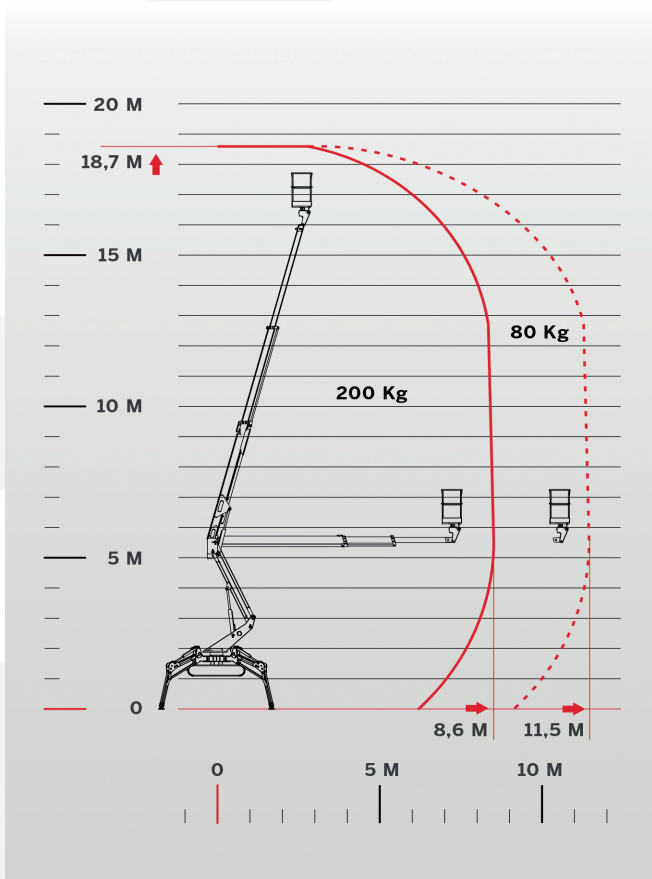

S19HD

TECHNICAL DATA

MAXIMUM LOAD

200 KG + + 40 KG 80 KG

PERFORMANCE