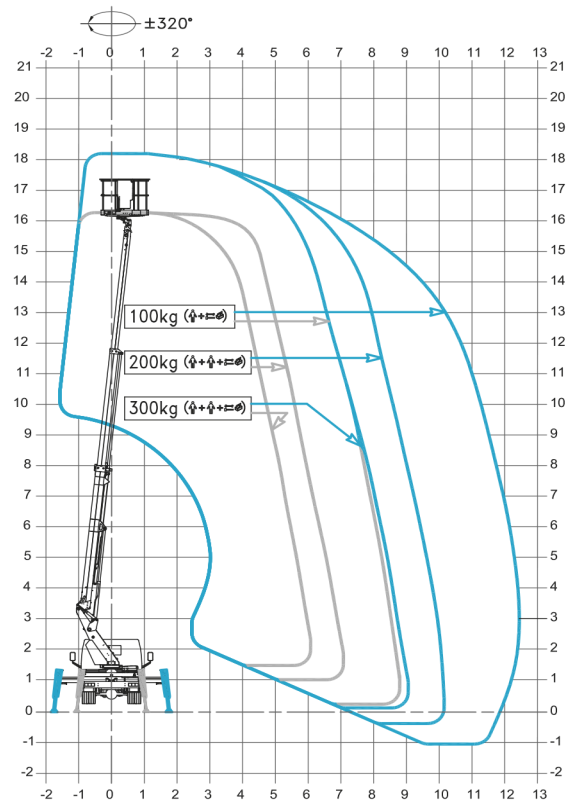

SPECIFICATION

# CTEB-LIFT 18

**WORKING ENVELOPE**

\* outreach and height max values and repeatability can change within ± 3% due to manufacturing variation and working condition.

**DIMENSIONS**