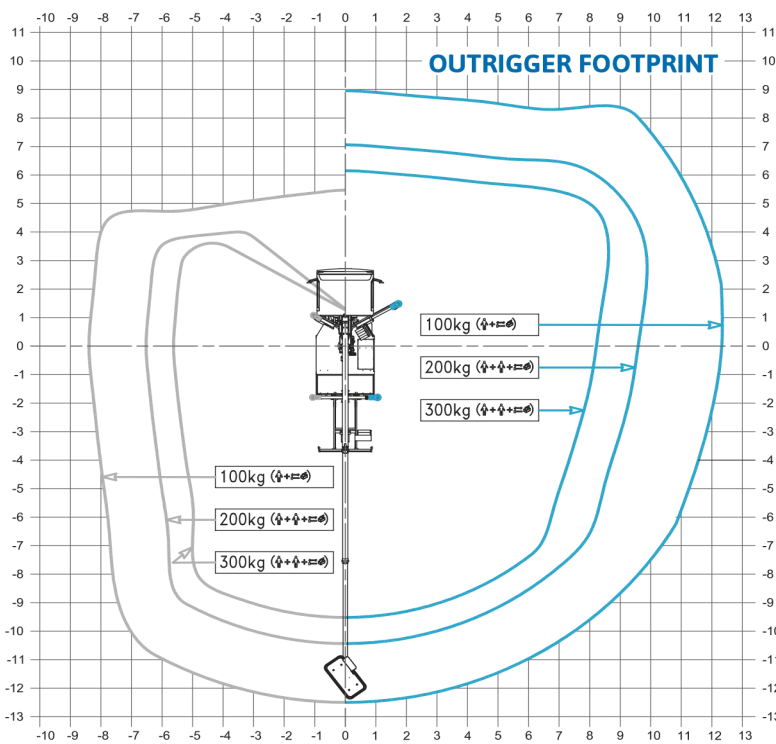

SPECIFICATION

# CTEB-LIFT 18

**WORKING ENVELOPE**

\* outreach and height max values and repeatability can change within ± 3% due to manufacturing variation and working condition.

**DIMENSIONS**