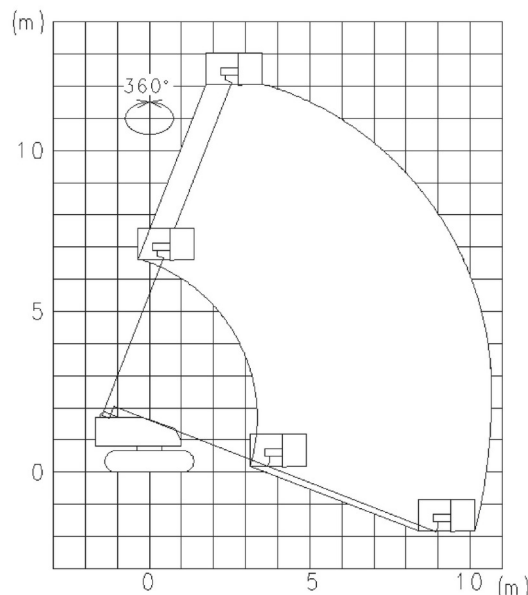

TELESCOPIC CRAWLER BOOM LIFT

Hydraulic platforms and scissor lifts

AICHI SR12C 1SM

AICHI SR12C 1SM

Daily price	€ 295
2 to 4 days	€ 240 /day
Weekly price	€ 860
From 4 weeks	€ 690 /week

Working height	14,10 m
Loading capacity	250 kg
Length	6,34 m
Width	2,25 m
Height	2,00 m
Weight	7500 kg