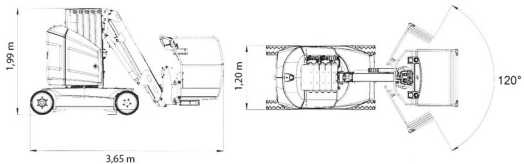

VERTICAL BOOM TYRE

JLG 12E PLUS

Hydraulic platforms and scissor lifts

JLG 12E PLUS

Daily price	€ 175
2 to 4 days	€ 140 /day
Weekly price	€ 515
From 4 weeks	€ 400 /week

Working height	12,65 m
Loading capacity	200 kg
Length	3,65 m
Width	1,20 m
Height	1,99 m
Weight	4900 kg