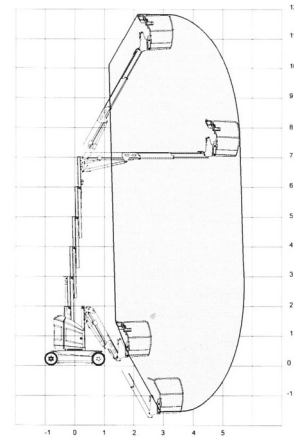

VERTICAL BOOM TYRE

JLG 12E PLUS

Hydraulic platforms and scissor lifts

JLG 12E PLUS

Daily price	€ 175
2 to 4 days	€ 140 /day
Weekly price	€ 515
From 4 weeks	€ 400 /week

Working height	12,65 m
Loading capacity	200 kg
Length	3,65 m
Width	1,20 m
Height	1,99 m
Weight	4900 kg